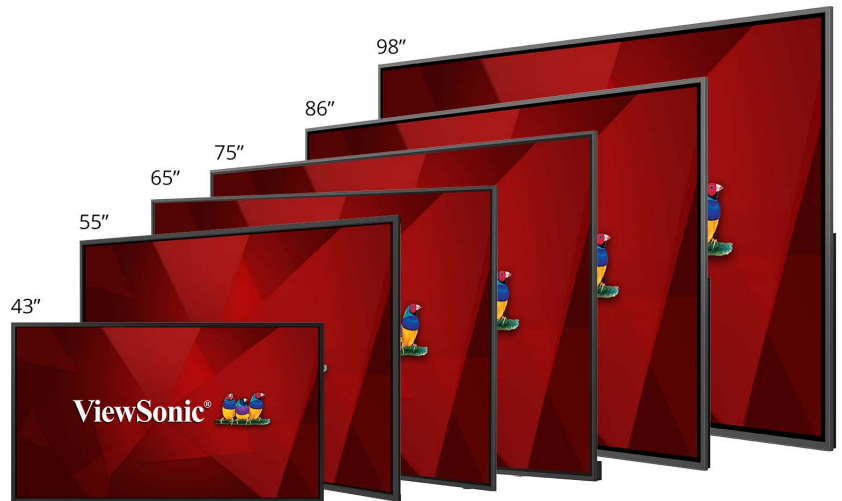

Product Description

The ViewSonic® CDE30 series is a 4K UHD presentation display, ranging from 43" to 98". The built-in screen sharing software*, ViewBoard® Cast and myViewBoard Display enable multiple users, whether onsite or online, to participate in conferences and share content simultaneously, transforming the CDE30 series into a dynamic content hub. This reliable presentation display is equipped with a Quad-core embedded SoC processor, 4GB RAM, and 32GB internal memory, allowing constant multimedia play from internal storage or a USB flash drive 24 hours a day, seven days a week. Supporting remote configuration and content management systems, the ViewSonic® CDE30 series is also suitable for diverse signage applications.